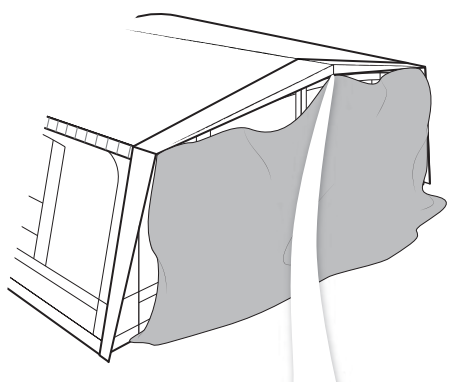

Front Sun Canopy

R3931 V5 2014

EXPERIENCE THE SPIRIT

i

G20 - G21

1

A

B

1

C

D

2

Sun Canopy

Do not tighten

3

A