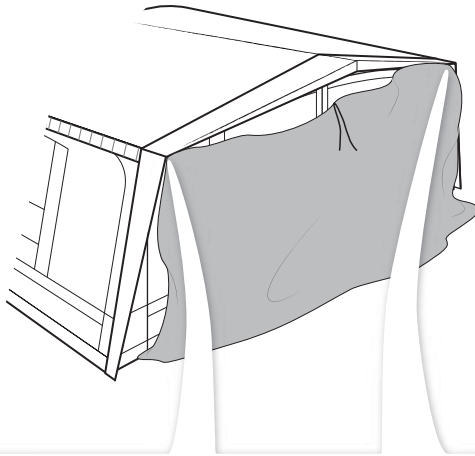

Front Sun Canopy

R3931 V5 2014

EXPERIENCE THE SPIRIT

i

G20 - G21

1

A

B

1

C

D

2

Sun Canopy

Do not tighten

3

A