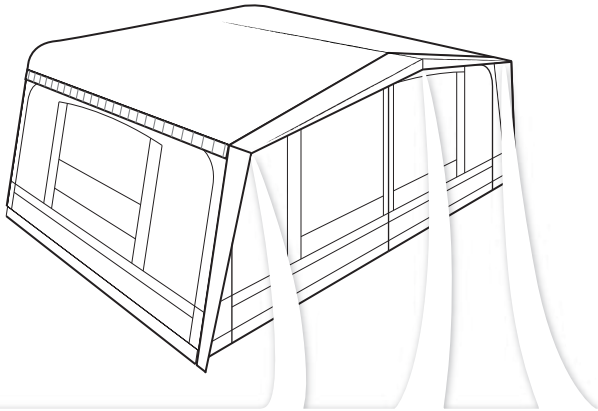

Front Sun Canopy

R3931 V5 2014

EXPERIENCE THE SPIRIT

i

G20 - G21

1

A

B

1

C

D

2

Sun Canopy

Do not tighten

3

A