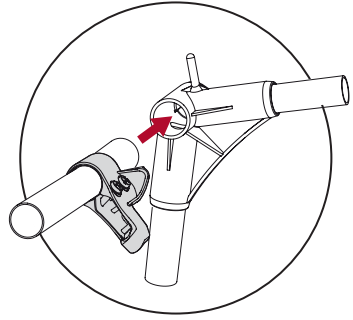

Front Sun Canopy

R3931 V5 2014

EXPERIENCE THE SPIRIT

i

G20 - G21

1

A

B

1

C

D

2

Sun Canopy

Do not tighten

3

A