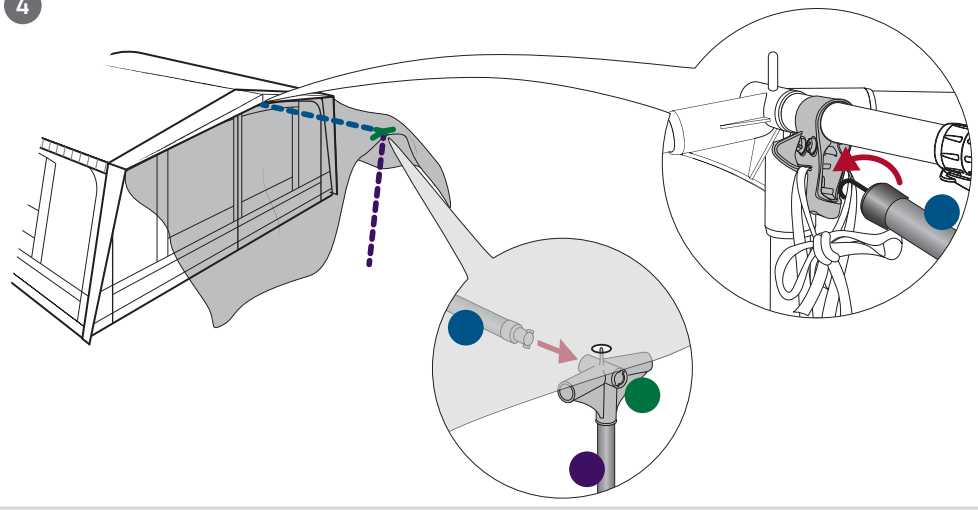

Sun Canopy

4