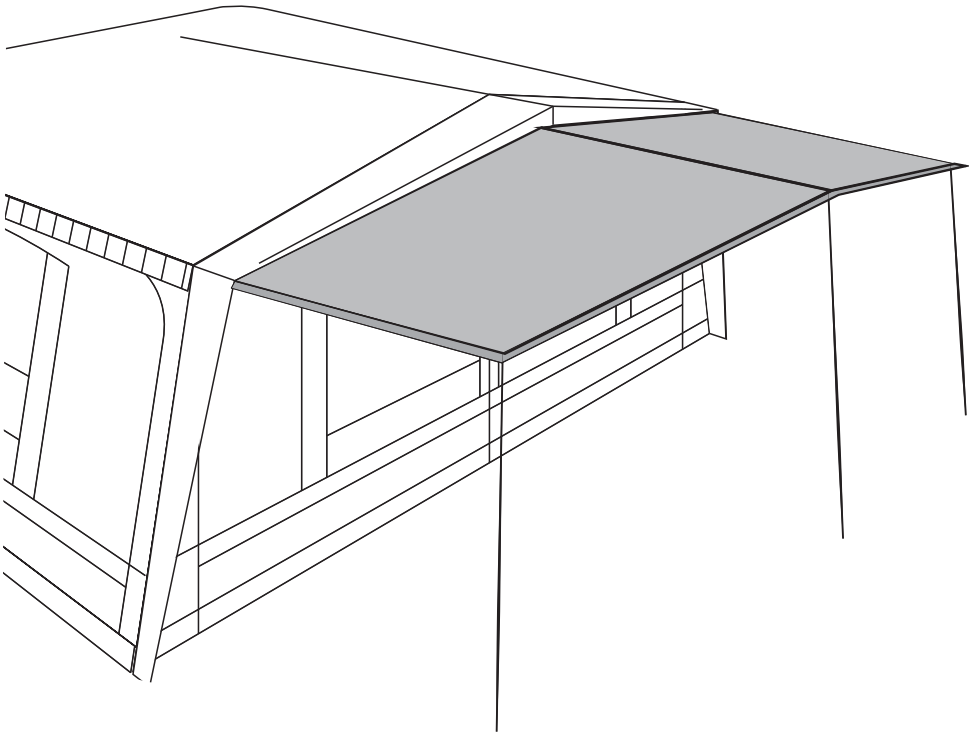

Front Sun Canopy

R3931 V5 2014

EXPERIENCE THE SPIRIT

i

G20 - G21

1

A

B

1

C

D

2

Sun Canopy

Do not tighten

3

A