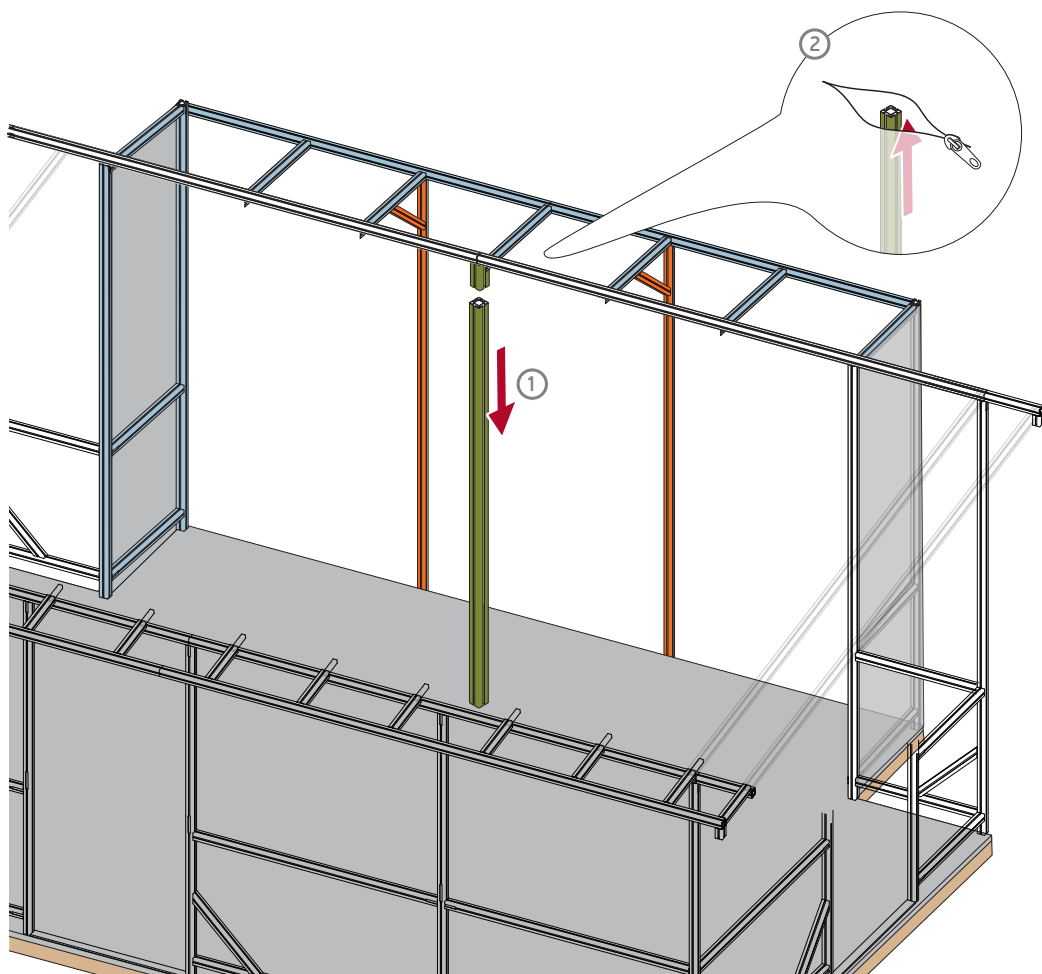

For Connection Tunnel

www.isabella.net